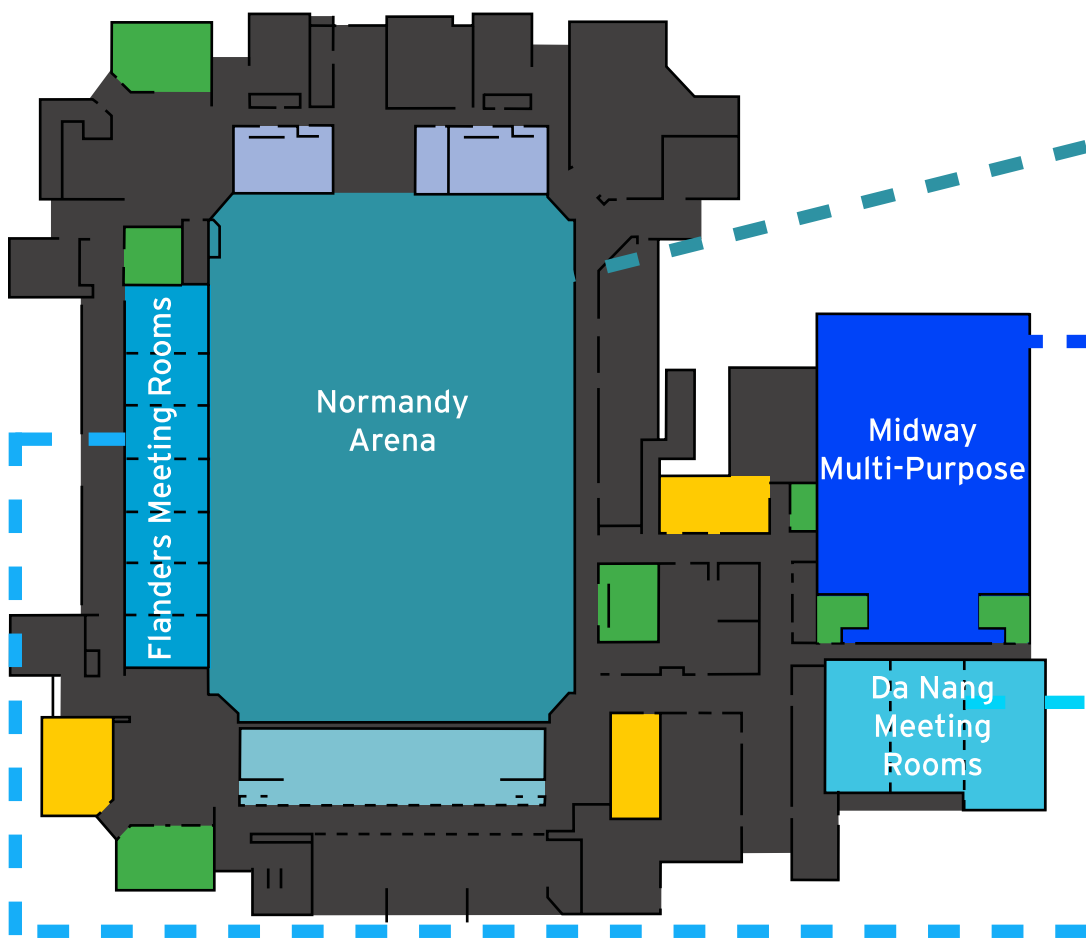

Normandy Arena

140' x 200'
Square Footage: 28,000
Ceiling Height: 42 Feet

Midway Room

89' x 108'
Square Footage: 9,612
Ceiling Height: 17 Feet

Da Nang Room

42' x 94'
Square Footage: 3,948
Ceiling Height: 9 Feet
Room 1: 42' L x 29' W - 1,218 Sq Ft
Room 2: 42' L x 30' W - 1,260 Sq Ft
Room 3: 42' L x 35' W - 1,470 Sq Ft

Flanders Room

30' x 180'
Square Footage: 5400
Ceiling Height: 10 Feet
Rooms 1-6: 25' L x 30' W - 750 Sq Ft
Room 7: 30' L x 30' W - 900 Sq Ft

MAP KEY

- Bathrooms
- Dressing Rooms
- Concessions