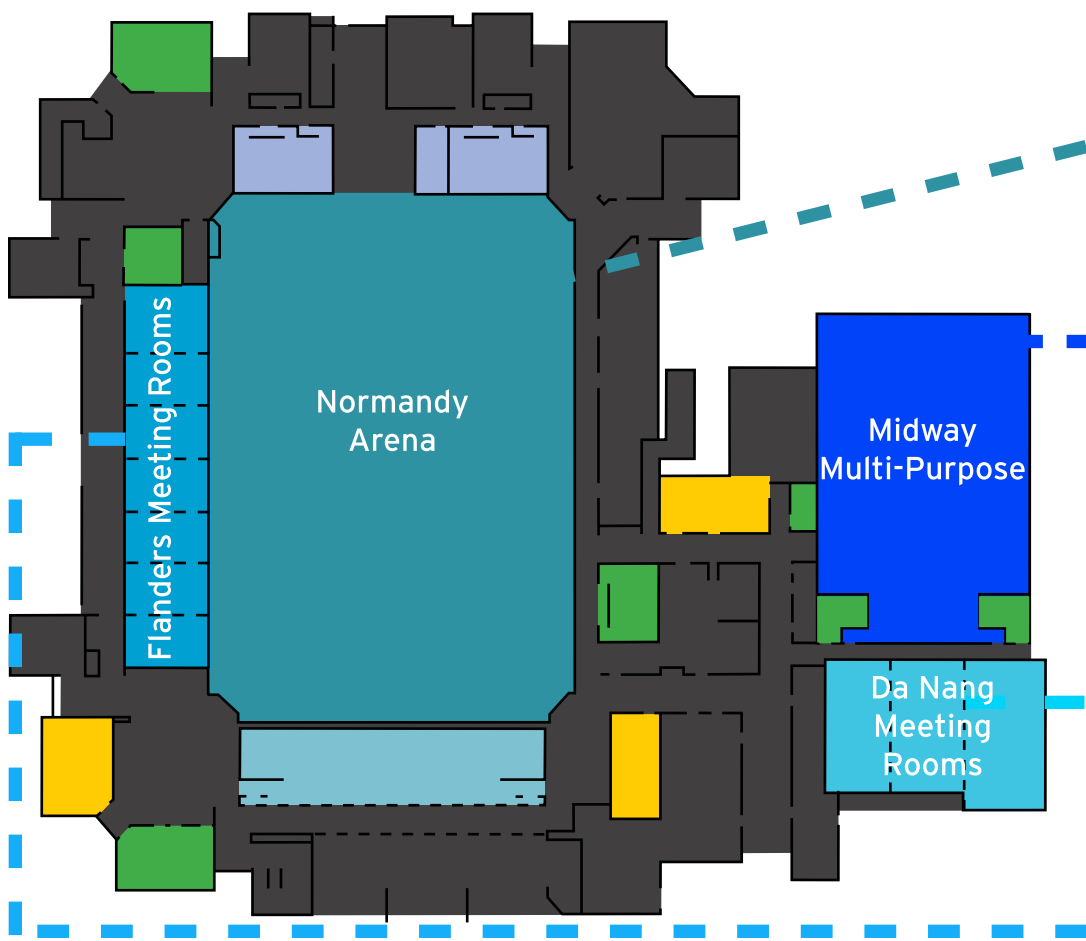

# Wicomico Youth and Civic Center

Who Knew Brick Could be so Flexible?

Centered in the heart of “Chesapeake Country” – Salisbury, Maryland is located at the crossroads of Delmarva. One of Salisbury’s many hidden treasures, is the accommodating Wicomico Youth & Civic Center. Our 5,200 seat arena has hosted it all, from professional sporting events, Broadway style productions, international trade shows to rock concerts. The multi-functional building serves as a living War Memorial, and our major rooms are named in honor of military conflicts.

## Normandy Arena

140' x 200'  
 Square Footage: 28,000  
 Ceiling Height: 42 Feet

# Normandy Arena

The versatile Normandy Arena offers the perfect setting for your large event.

- A portable stage with flexible sizes and height variances
- Full theatrical sound and lighting capabilities
- Telescoping seating with multiple seating options
- Hard wired floor with various phases and power boxes
- Convenient load in with main level loading dock
- Large back-stage area equipped with dressing/shower rooms
- Score/Video Boards and Indoor Marquee